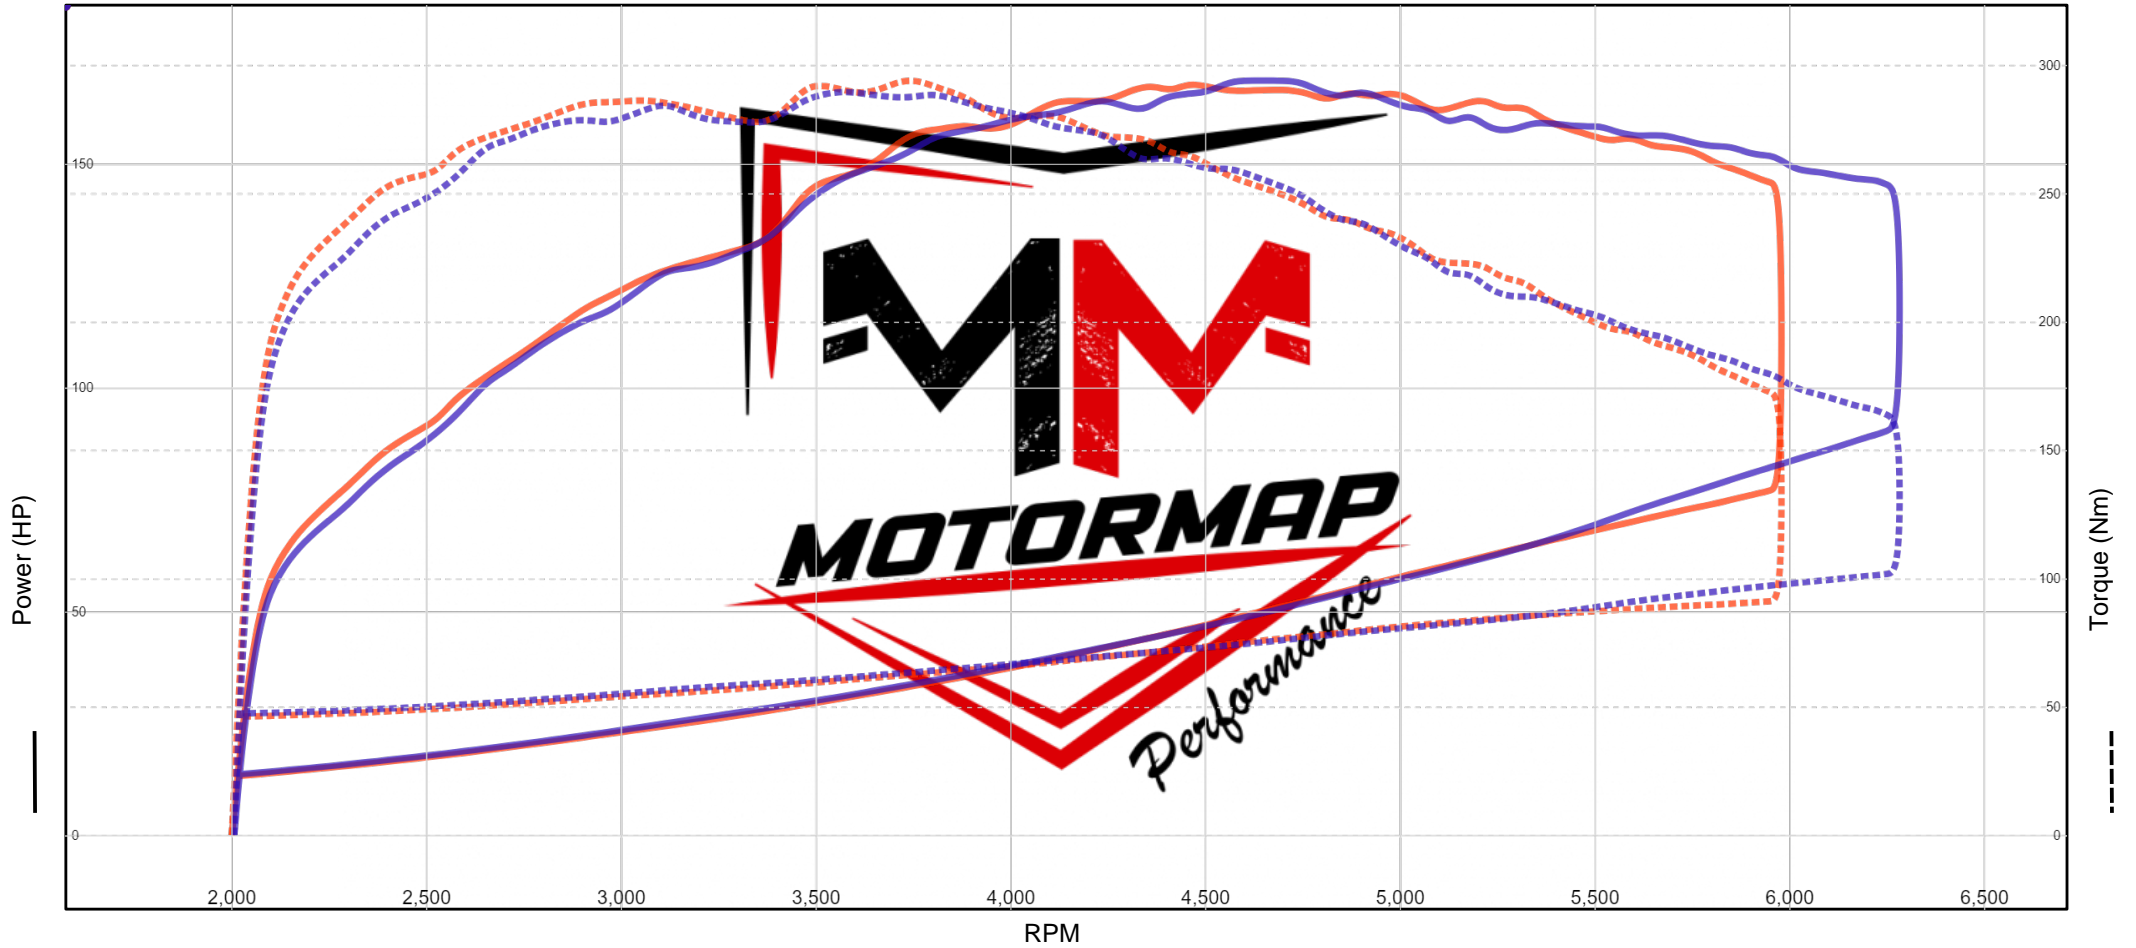

Date: 2024/05/04
Time: 20:12
Vehicle: Mercedes W204
Name: 0765KVN

Motormap Performance

	Engine power (HP)	Wheel power (HP)	RPM	Torque	RPM	Temp (°C)
Run 1	168.6	122.0	4625	289.5	3575	25.3
Run 2	167.7	123.7	4475	293.9	3750	26.6