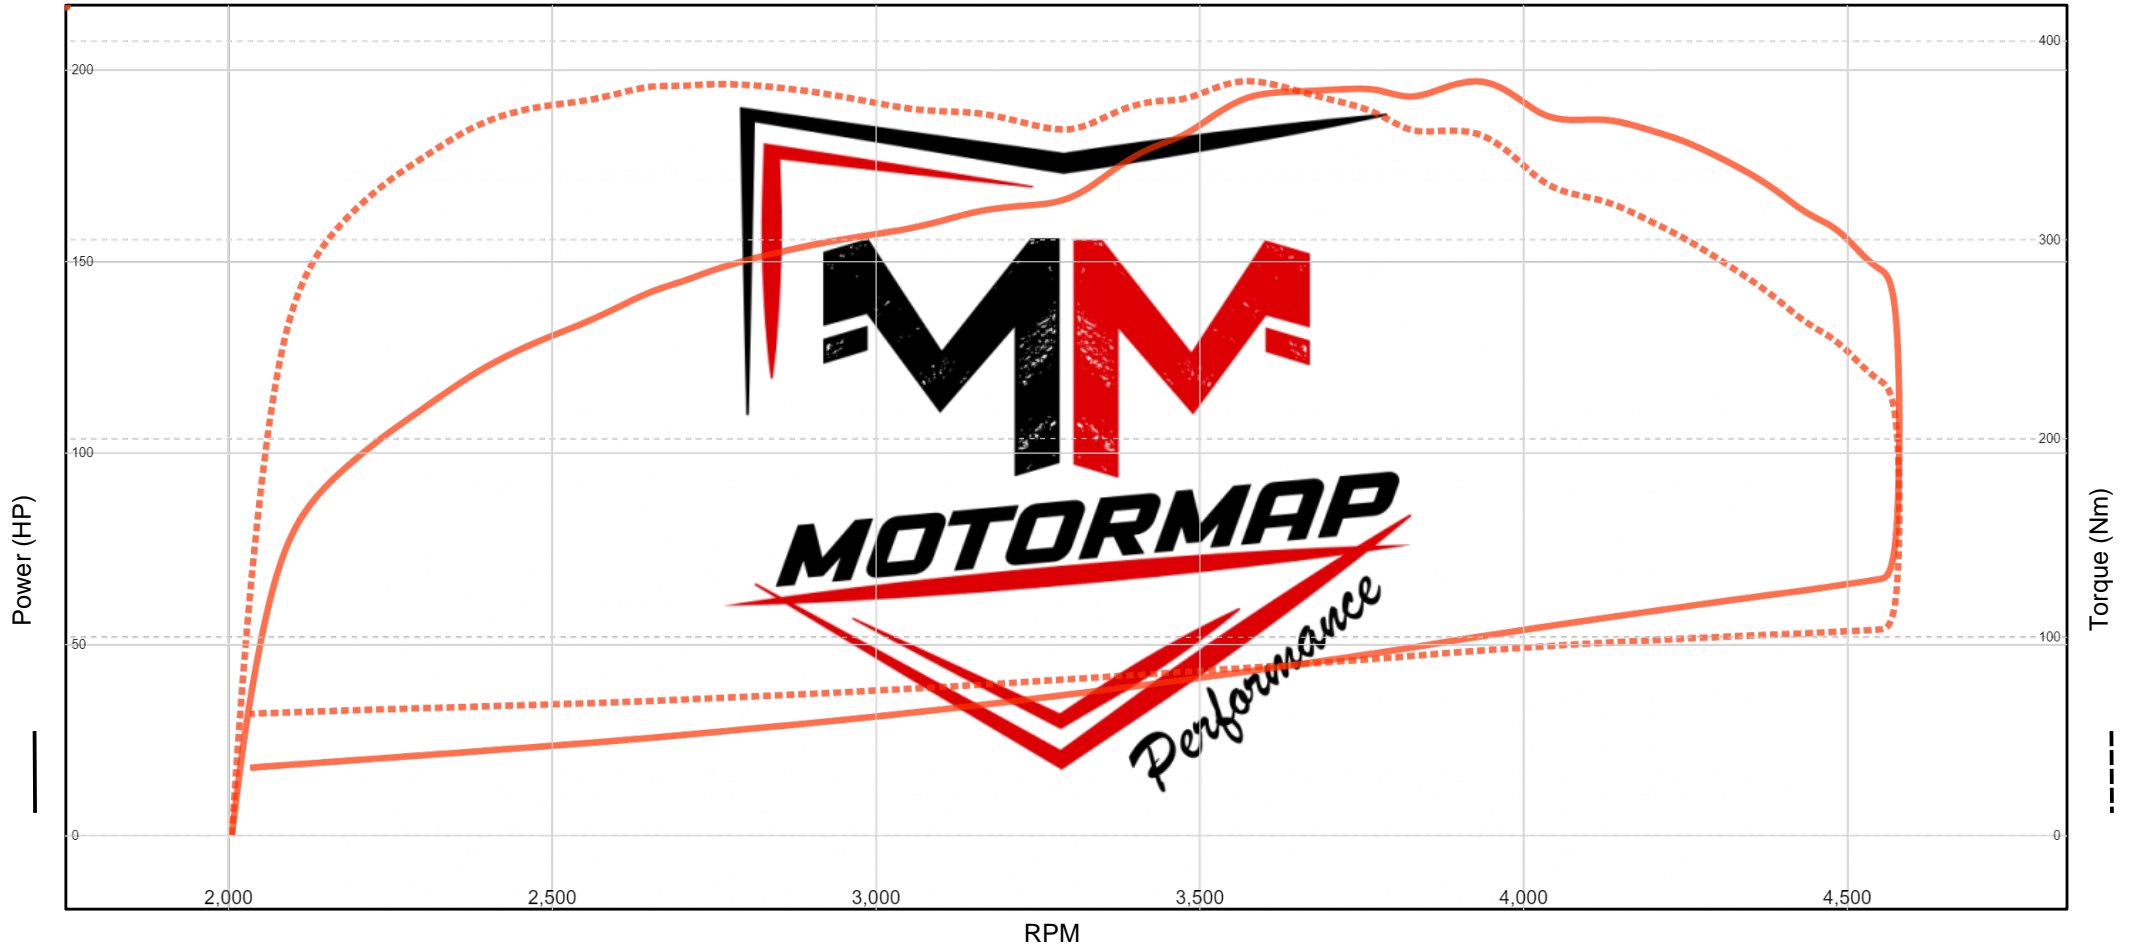

Date: 2024/05/04
Time: 19:19
Vehicle: Seat Leon 1M
Name: 4410DBN

Motormap Performance

	Engine power (HP)	Wheel power (HP)	RPM	Torque	RPM	Temp (°C)
Run 1	197.2	149.7	3925	379.9	3575	25.3