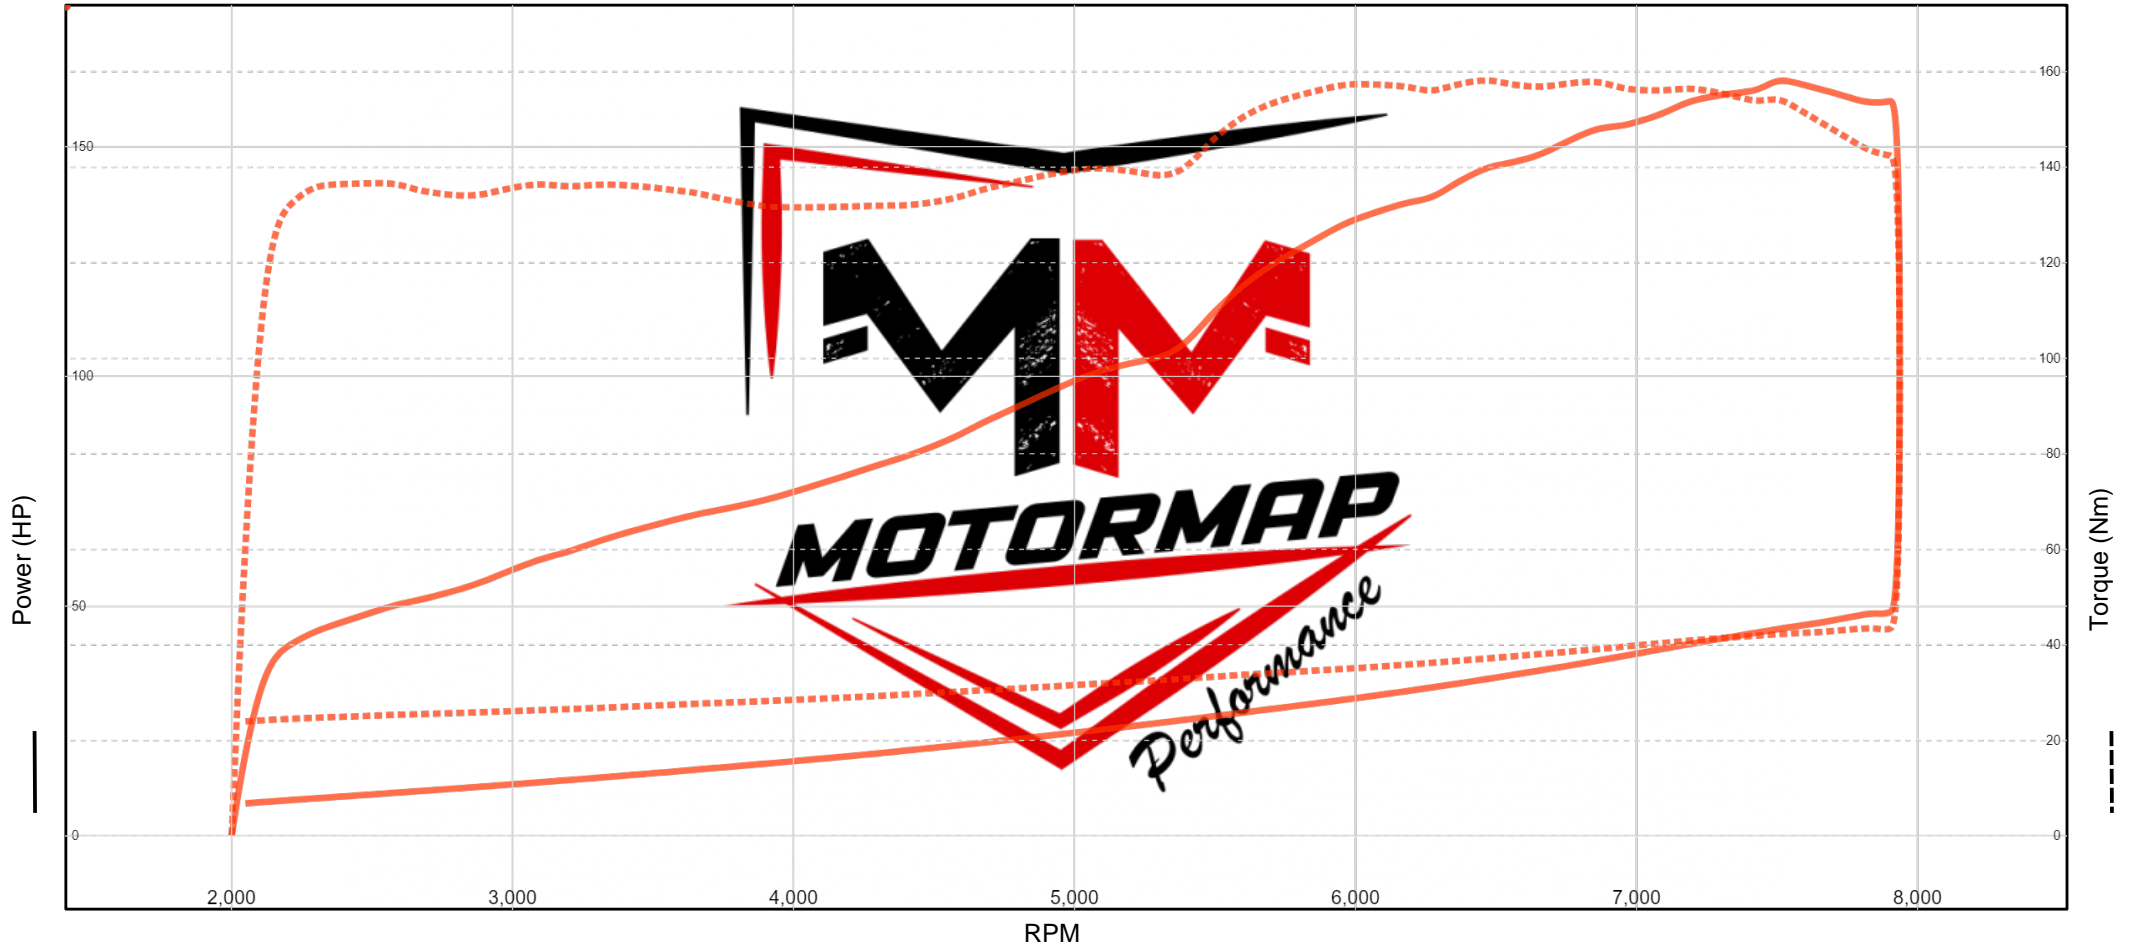

Date: 2024/05/04
Time: 21:28
Vehicle: Honda Civic
Name: 5412LSZ

Motormap Performance

	Engine power (HP)	Wheel power (HP)	RPM	Torque	RPM	Temp (°C)
Run 1	164.3	118.4	7525	158.0	6475	23.4