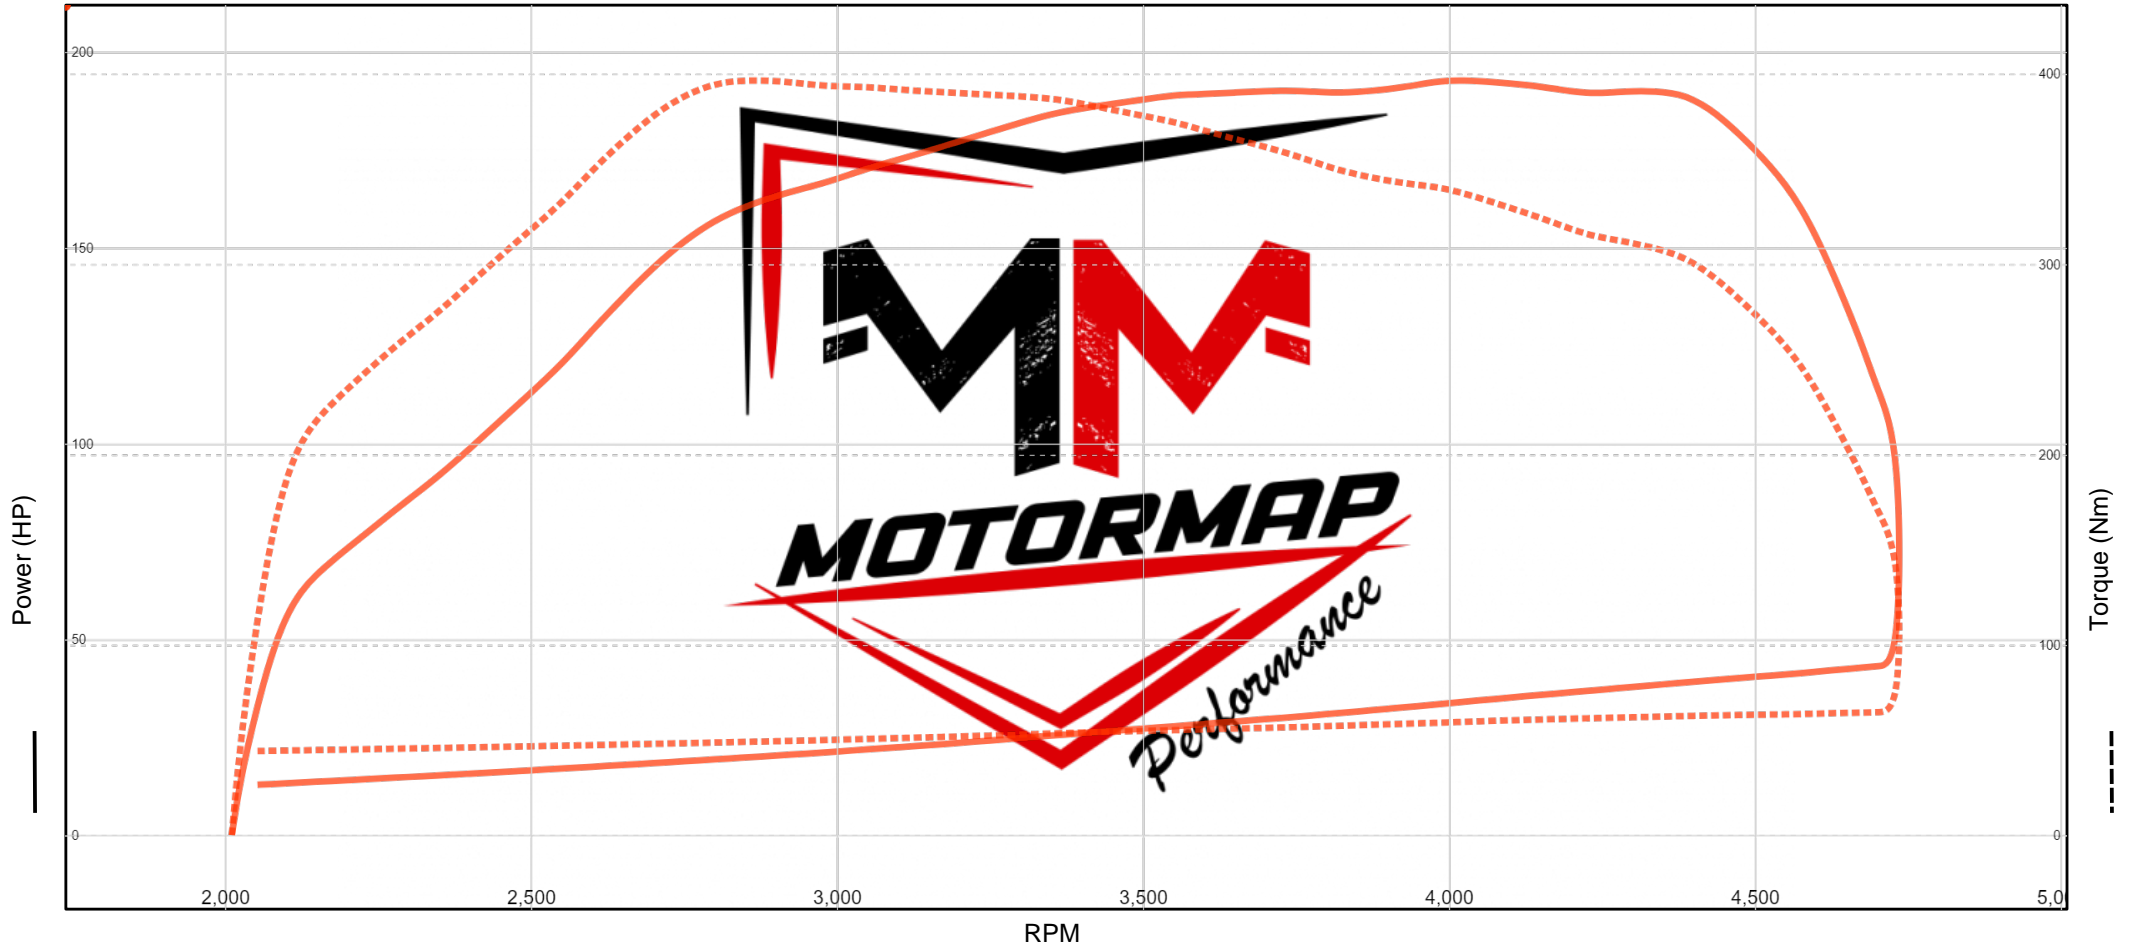

Date: 2024/05/05
Time: 19:04
Vehicle: Bmw E46
Name: 5414BYH Ale

Motormap Performance

	Engine power (HP)	Wheel power (HP)	RPM	Torque	RPM	Temp (°C)
Run 1	192.7	160.8	4025	396.5	2875	24.5