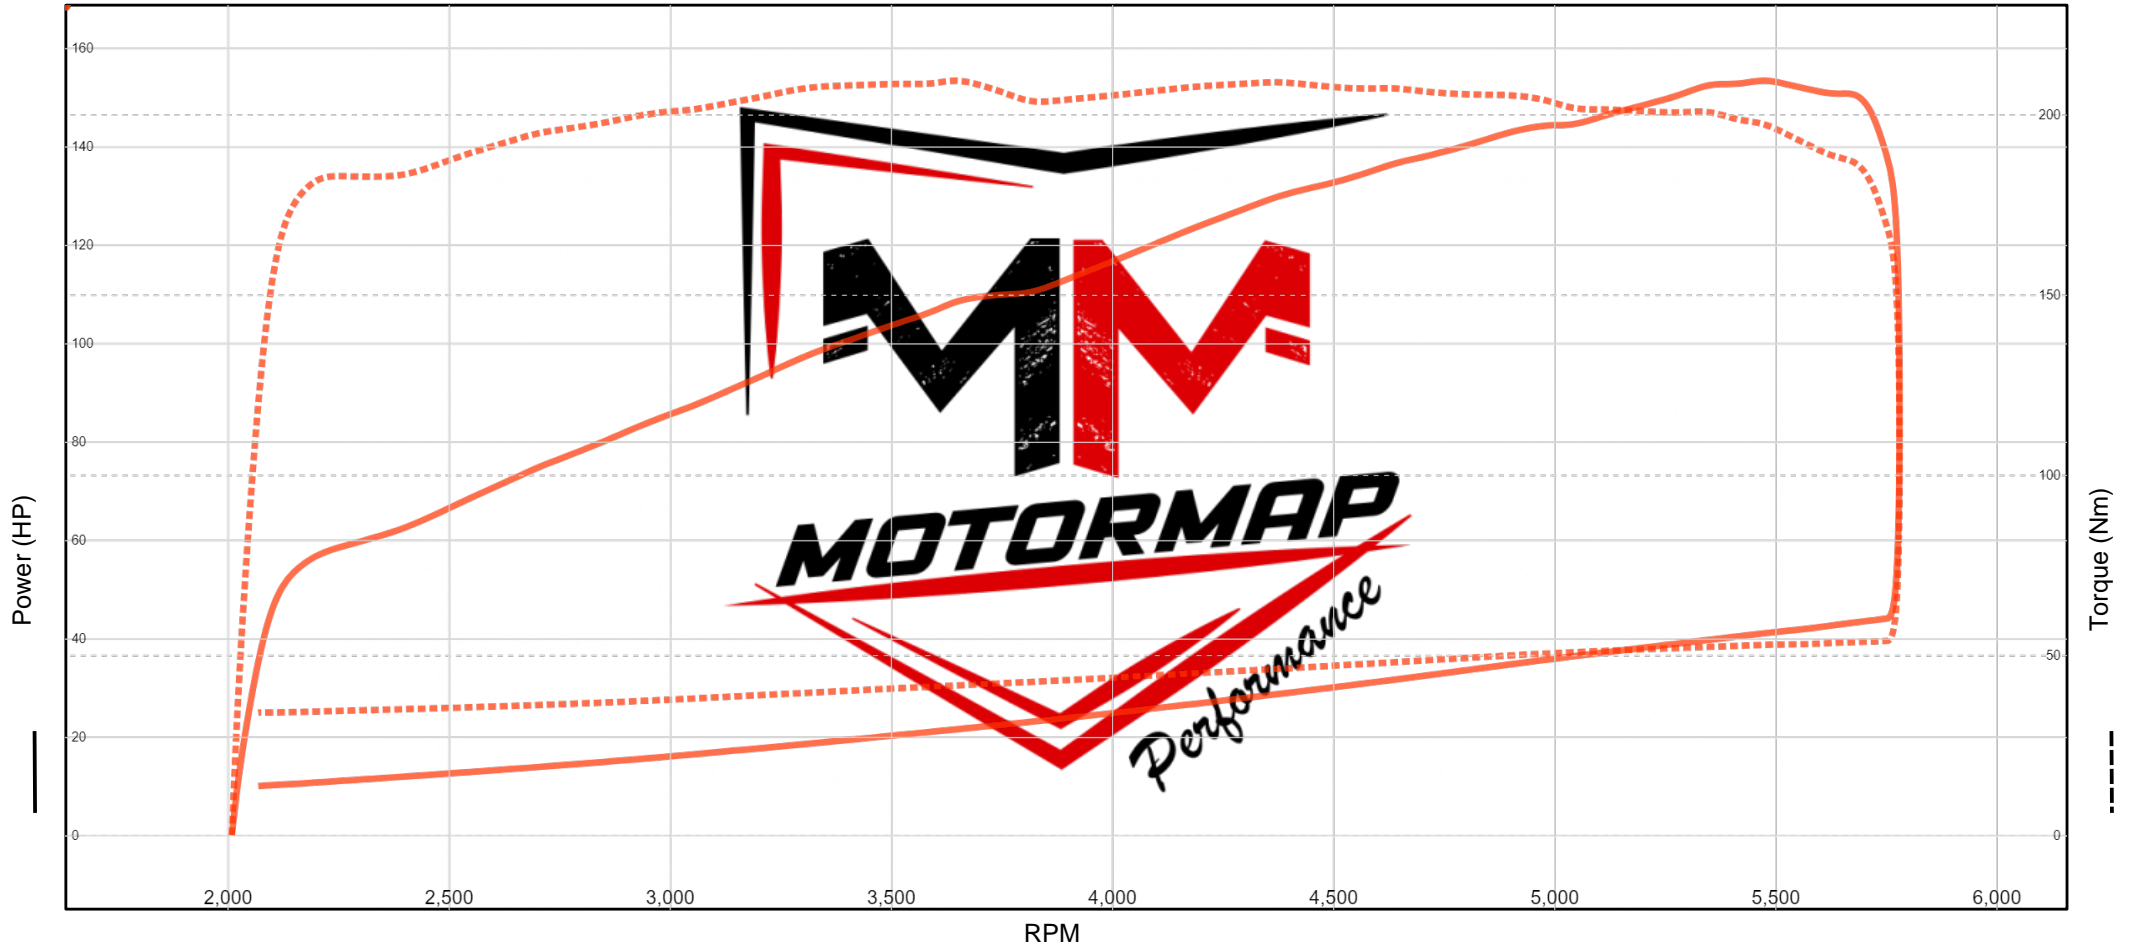

Date: 2024/05/04  
Time: 19:44  
Vehicle: Bmw E39  
Name: V1770GP

### Motormap Performance

	Engine power (HP)	Wheel power (HP)	RPM	Torque	RPM	Temp (°C)
Run 1	153.4	112.4	5475	209.4	3650	25.1