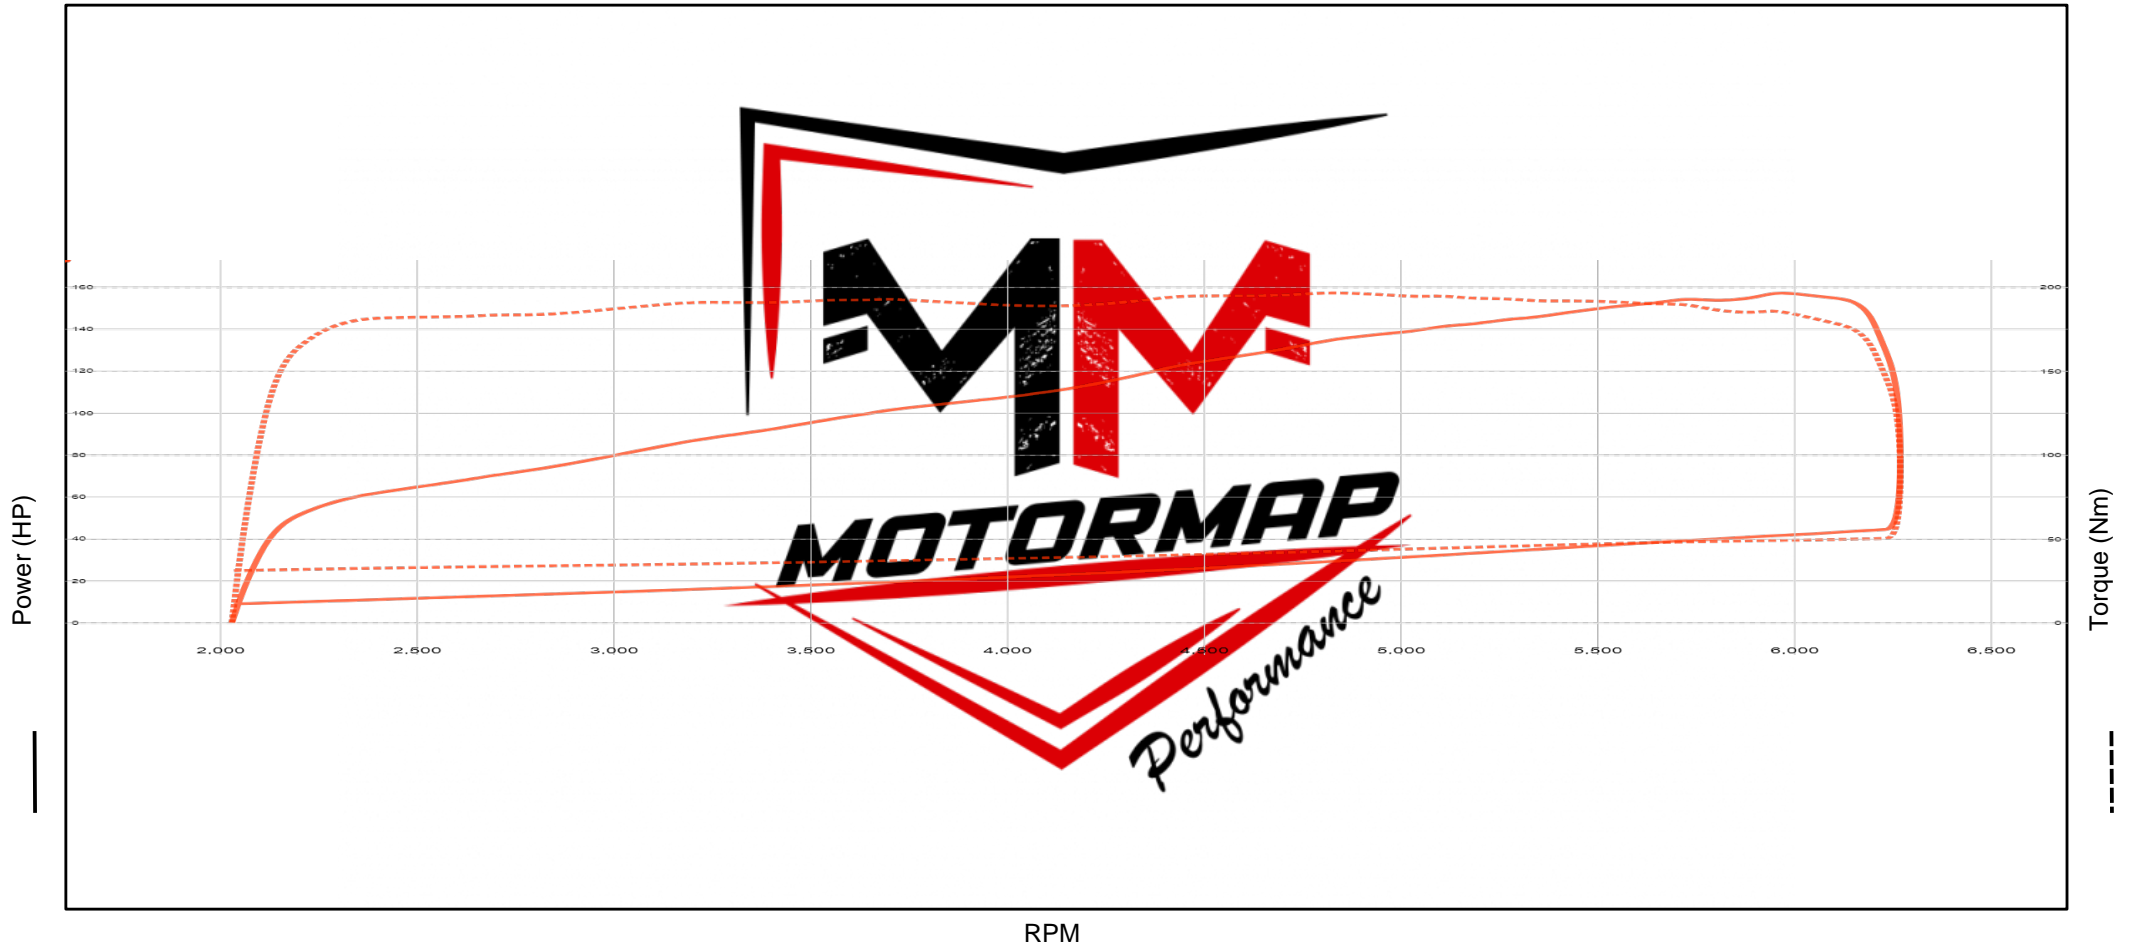

Date: 2024/05/04
Time: 19:58
Vehicle: Bmw E46
Name: V5831GG

Motormap Performance

| | Engine power (HP) | Wheel power (HP) | RPM | Torque | RPM | Temp (°C) |
|-------|-------------------|------------------|------|--------|------|-----------|
| Run 1 | 157.1 | 114.6 | 5975 | 196.6 | 4825 | 25.2 |